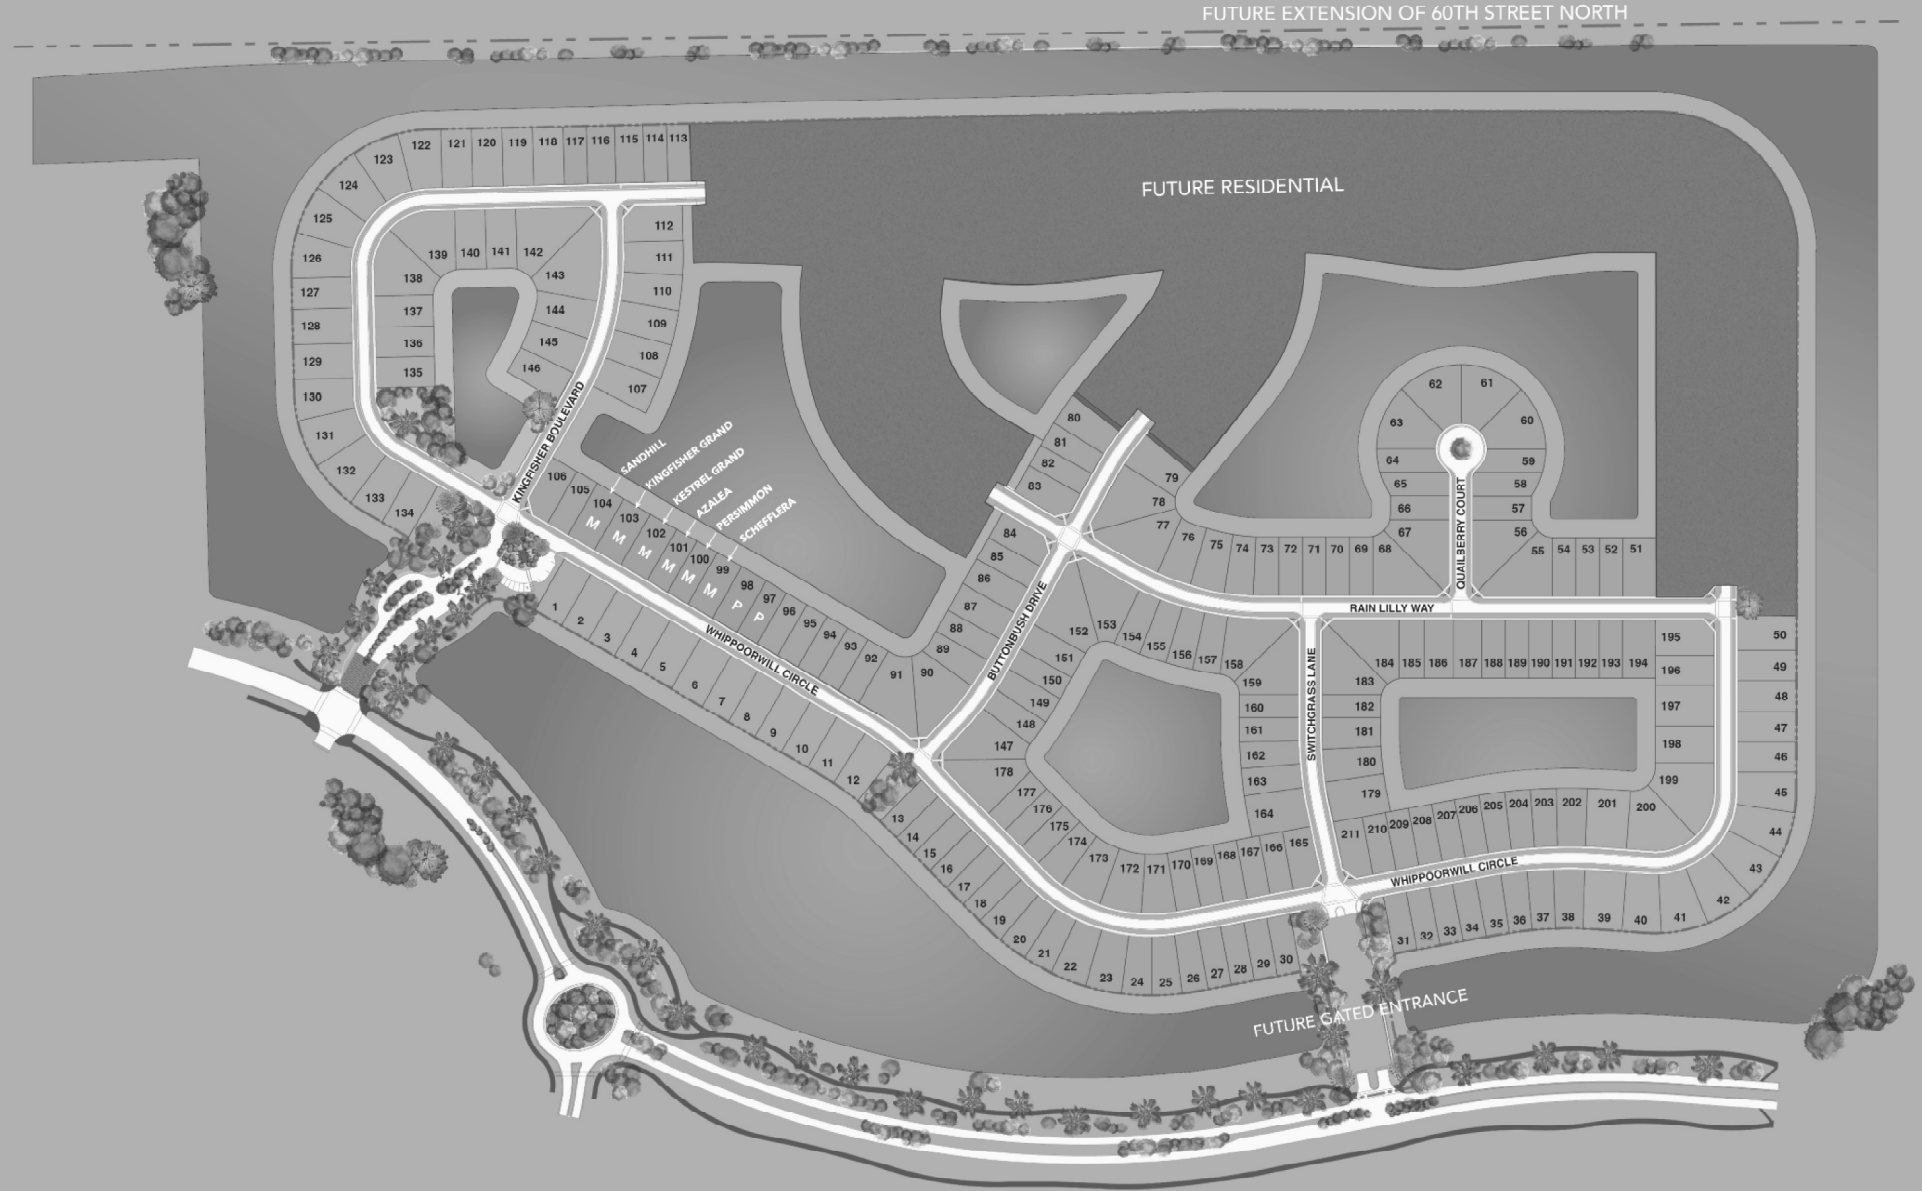

# HAMMOCKS OF WESTLAKE

**LEGEND**

- 50' LOTS
- 65' LOTS
- M** MODEL HOMES
- P** PARKING
- FUTURE DEVELOPMENT
- MULTI-MODAL PATHS
- COMMUNITY BOUNDARY

\*Map not to scale. Artist's Rendering. Subject to change.